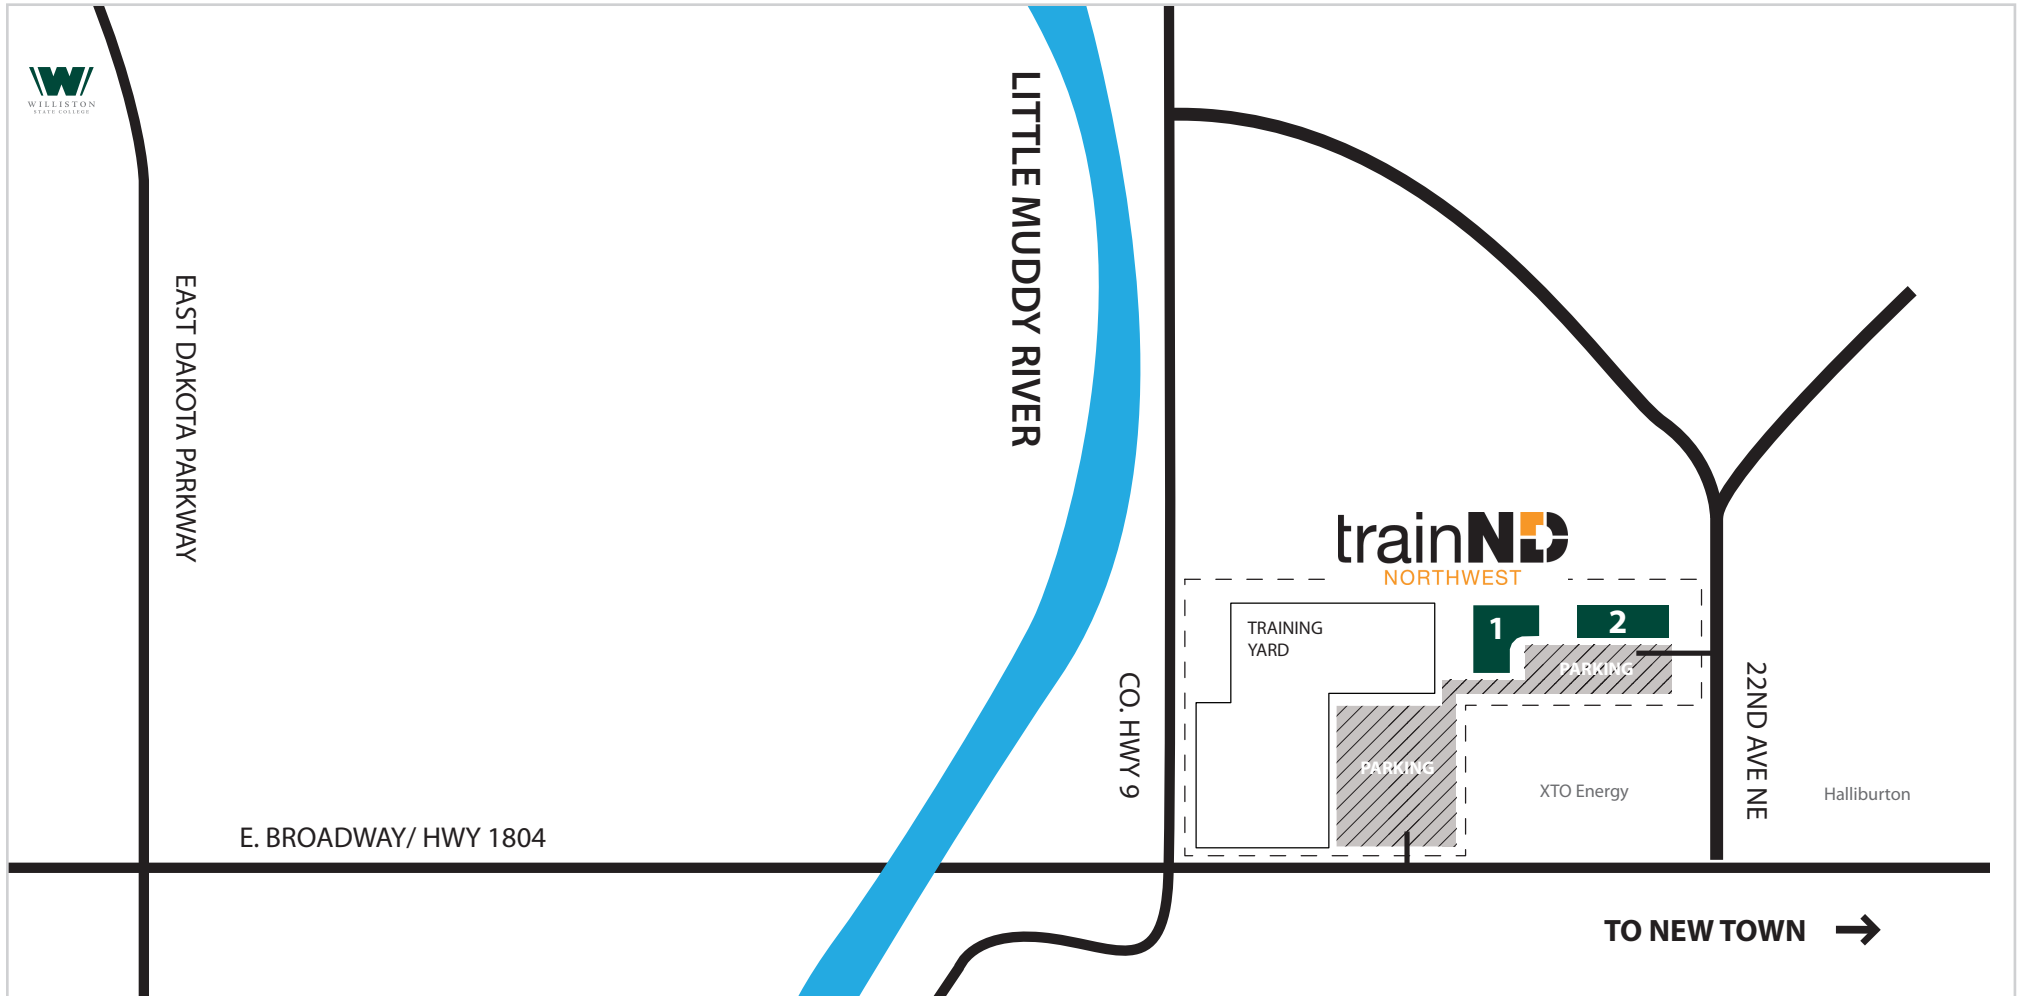

Located in the industrial park on the east side of Williston beyond the main campus.

1. **WORKFORCE TRAINING CENTRE** | 415 22nd Ave NE
2. **PETROLEUM CENTRE** | 421 22nd Ave NE

Monday-Thursday: 8a-4:30p | Friday: 8a-4p
safety.training@willistonstate.edu | willistonstate.edu/trainND | 701.572.2835

From WSC take University or E. Dakota Parkway South to E. Broadway/HWY 1804
 TURN LEFT (East) on E. Broadway/HWY 1804
 TURN LEFT (North) on 22nd Ave NE
 It's the second building on the left behind XTO Energy